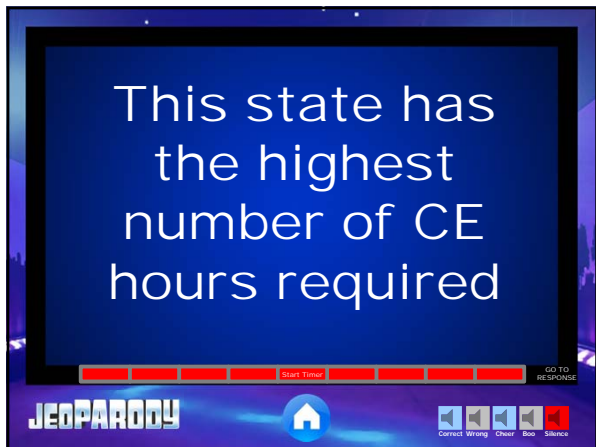

National Council on Compensation Insurance (NCCI)

States, such as North Dakota, who mandate coverage regardless of # of employees

Massachusetts
60 for 1st 3 years
and 45 per year
after that

JEPARODY      